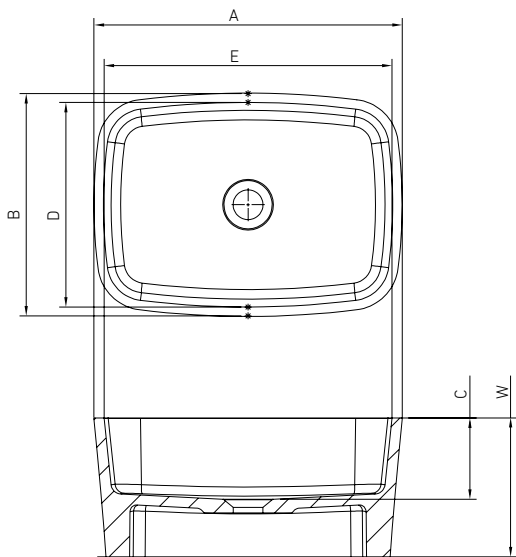

VAYER VOLANS
045.033.014.3-4.0.1.0.0
Countertop washbasin 455 x 330 x 145

A	B	C	D	E	W
455	330	120	300	425	145

VAYER SERPENS
164.074.057.1-4.0.3.0.0
Freestanding bathtub 1644 x 743