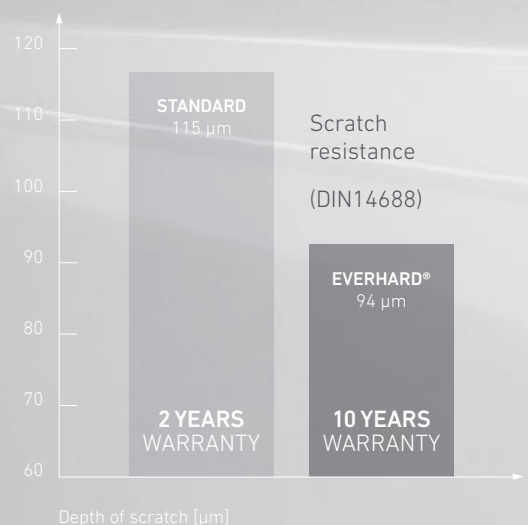

EVERHARD® Innovative technology with many advantages

EVERHARD® is a modified gel coat which, thanks to the use of modern technology, gained high strength parameters and exceptional properties in everyday use.

- 40% higher abrasion resistance
- 50% greater resistance to disappearance of gloss from the surface
- 20% higher resistance to harmful UV radiation
- 20% higher resistance to scratches and permanent discoloration