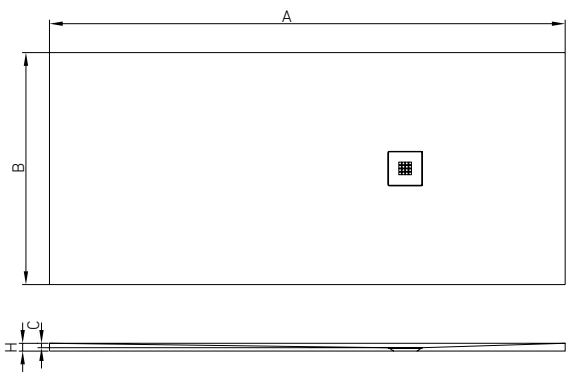

A	B	C	D	E	H	W
960	505	121	324	579	12	156
1210	505	121	324	579	12	156
2700	505	121	324	579	12	156
3000	505	121	324	579	12	156

VAYER TAURUS  
**200.090.001.2-1.0.0.0.0**  
 Shower tray TAURUS 2000 x 900  
 (the possibility of cutting a shower tray to particular dimensions)