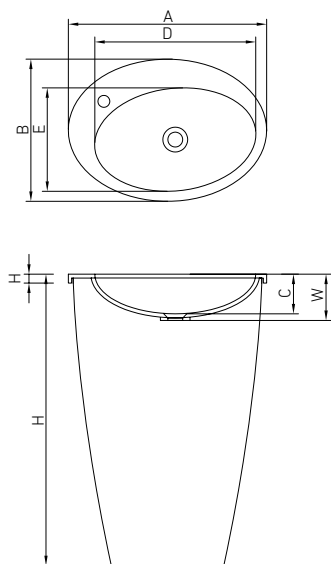

A	B	C	D	E	H	W
600	430	120	487	313	27/870	140

VAYER PURE
060.043.012.3-4.0.1.0
Countertop washbasin 600 x 430 x 120