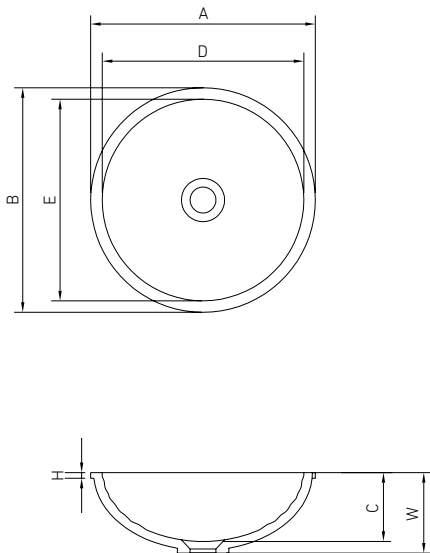

A	B	C	D	E	H	W
398	398	120	350	350	10	140

VAYER OVAL
060.050.012.3-1.0.1.0 A
Single countertop washbasin 600 x 500 x 105