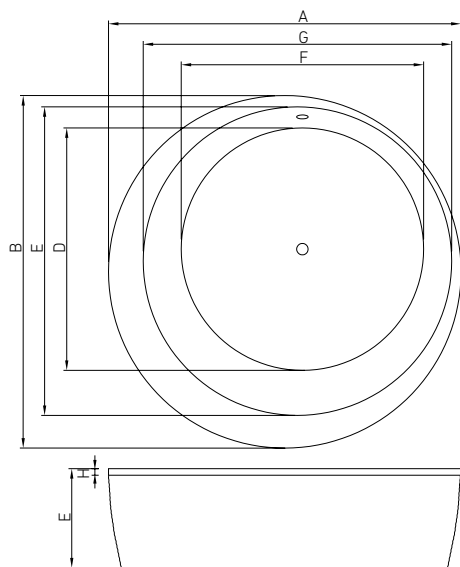

#### VAYER OVAL 160.160.058.4-5.0.3.0

Round freestanding bathtub with grooved panel ø1600

A	B	D	E	F	G	H	W	[L]
1600	1600	450	1100	1400	1100	1400	30	320