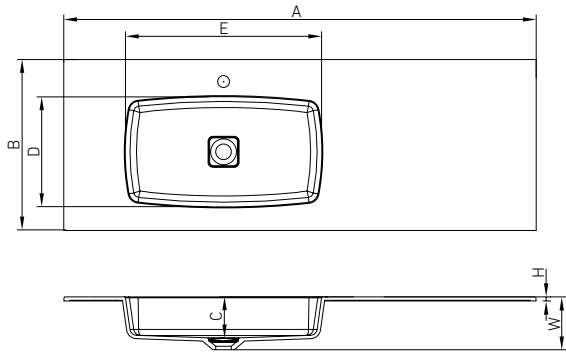

VAYER®LEO
080.080.001.2-6.0.0.0
Left washbasin 960 x 505

A	B	C	D	E	H	W
960	505	120	324	580	12	156
1210	505	120	324	580	12	156

VAYER®LEO
Washbasins
1210 x 505 / 2700 max - 600 min