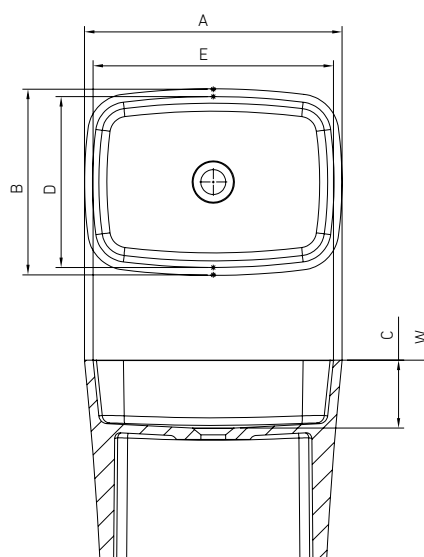

A	B	C	D	E	W
455	330	120	300	425	355