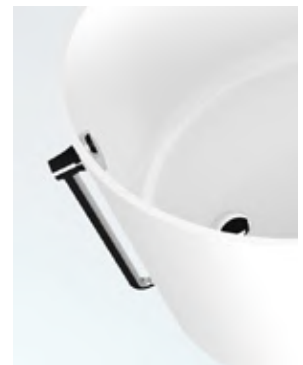

VAYER® CETUS

Comfort in XXL size

A freestanding bathtub is a dignified culmination of large stylish SPA salon bathrooms. It gives the interior touch of luxury and elegancy. A comfortable model of a freestanding new conglomerate VAYER® CETUS bathtub in XXL size is dedicated to big and spacious bathrooms.

The bathtub is available in five elegant colours from palette used also for washbasins and shower trays.

A characteristic shape of the bathtub with an elevated edge provides the comfort of use. Everyone will easily find the best support for the back and will relax enjoying the full pleasure of bathing.

A possibility to choose between an external chrome overflow and without overflow option.