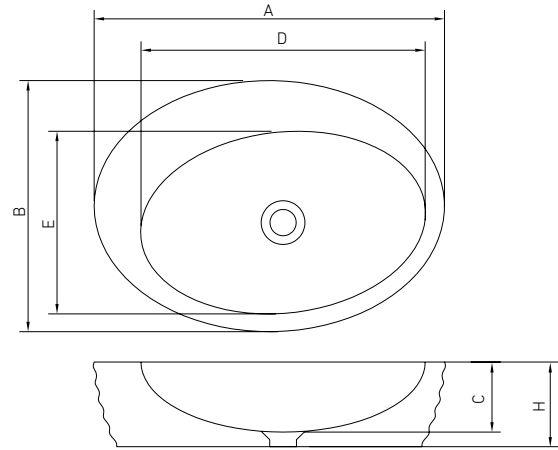

A	B	C	D	E	H
600	430	120	487	313	150

VAYER OVAL
035.035.012.3-5.0.2.0 A
Inset washbasin ø350