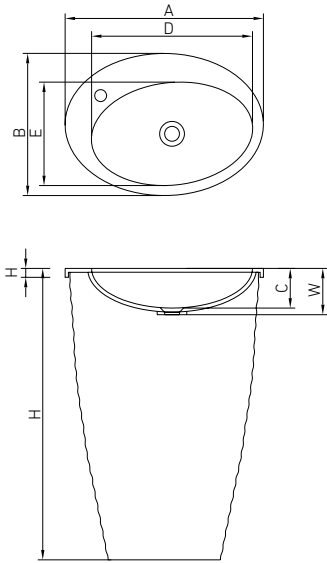

VAYER OVAL
060.043.088.3-4.0.3.0 PK
Freestanding grooved washbasin 600 x 430 x 880

A	B	C	D	E	W	H
600	430	120	487	313	140	27/870

VAYER OVAL
060.043.012.3-4.0.3.0
Countertop washbasin 600 x 430 x 150