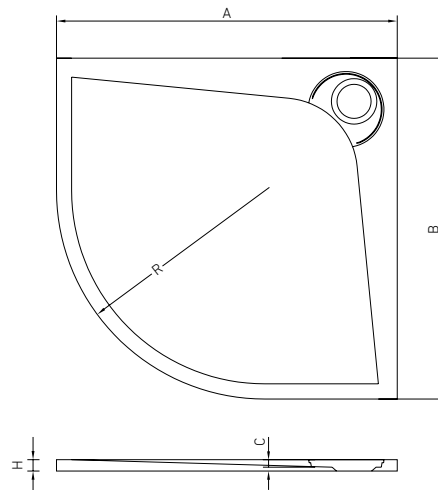

A	B	C	H
900	900	20	30

VAYER BOOMERANG
090.090.002.2-3.0.0.0
Semicircular shower tray 900 x 900 R550