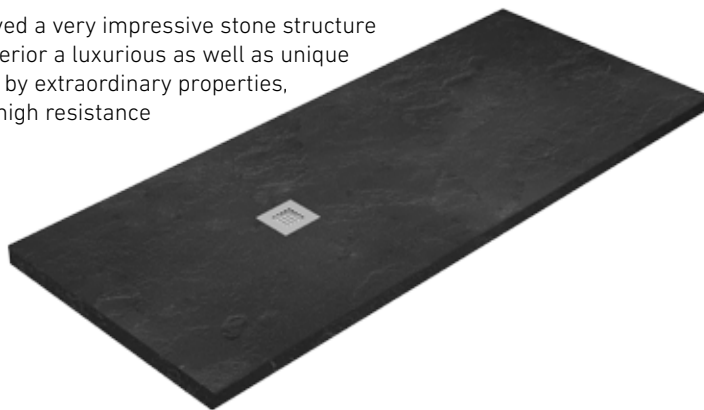

VAYER® ROCK

The natural structure of the stone

The VAYER® ROCK series is an elegant alternative to standard acrylic shower trays.

Thanks to modern technology production we have received a very impressive stone structure with a distinctive, deep and natural decor. It gives the interior a luxurious as well as unique character. VAYER® ROCK shower trays are characterized by extraordinary properties, such as maintaining a constant warm temperature and high resistance to abrasion and all kinds of dirt.

080.080.001.2-6.0.0.0.0
Shower tray TAURUS 800 x 800