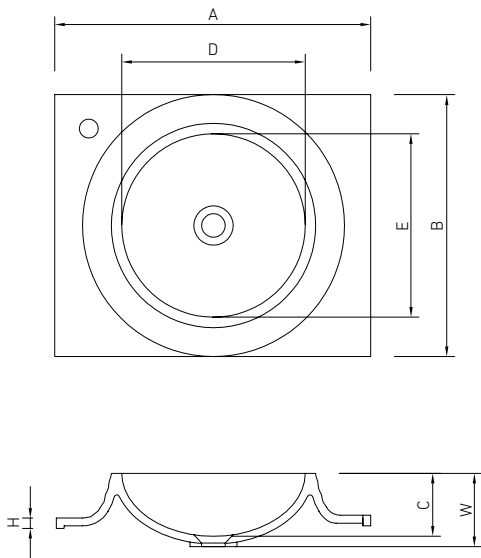

VAYER OVAL
060.050.012.3-1.0.1.0 B
Single countertop washbasin 600 x 500 x 105

A	B	C	D	E	H	W
603	500	120	350	350	20	140

VAYER OVAL
120.050.012.3-1.0.1.0
Double countertop washbasin 1200 x 500 x 105