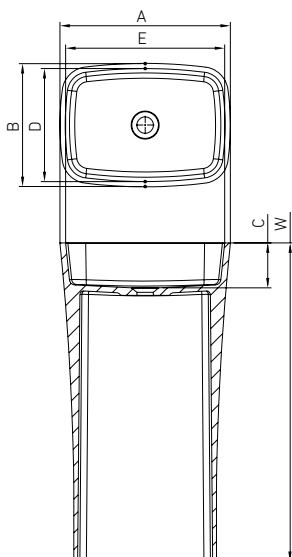

A	B	C	D	E	F	G	H	[L]
1510	720	408	505	601	1218	1312	540	290

VAYER VOLANS
045.033.085.3-4.0.3.0.0
Freestanding washbasin 455 x 330 x 850

A	B	C	D	E	W
455	330	120	300	425	850

VAYER VOLANS
045.033.035.3-4.0.1.0.0
Countertop washbasin 455 x 330 x 355