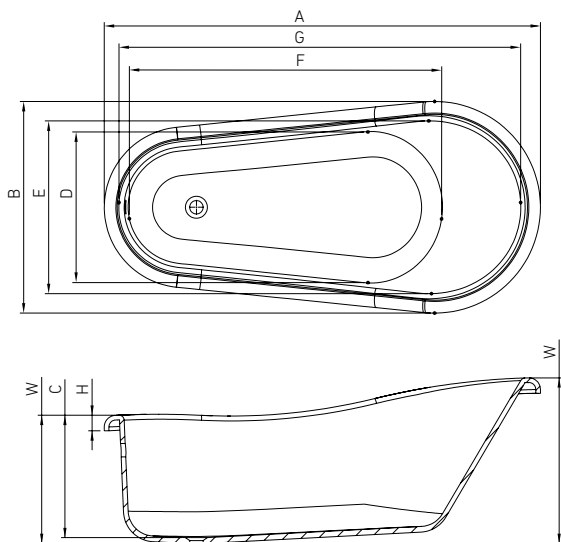

A	B	C	D	E	F	G	H	W	[L]
1690	820	474	584	669	1210	1557	75	497	310

VAYER'LIBRA
060.053.015.3-1.0.1.1.0
Single countertop washbasin 605 x 535