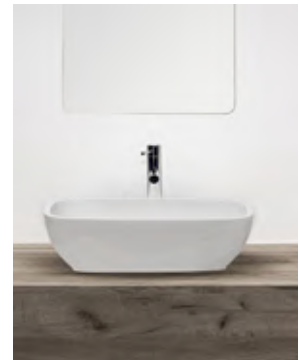

VAYER® SERPENS

NEW

Timeless design

The VAYER® SERPENS series is an absolute novelty in our offer. This is a new, timeless quality in the style of VAYER®. The classic, tasteful design of this line was created for a refined and timeless interior. The symmetrical shape of the series elements gently expands upwards, adding the elegance and lightness to the collection. The stylish look of the bathtub and washbasins from the VAYER® SERPENS series sets new trends in the arrangement of contemporary bathroom spaces. Due to its universal character, the collection looks great both in traditional and modern interiors, adding them chic for many years.

164.074.057.1-4.0.3.0.0
Freestanding bathtub
1644 x 743