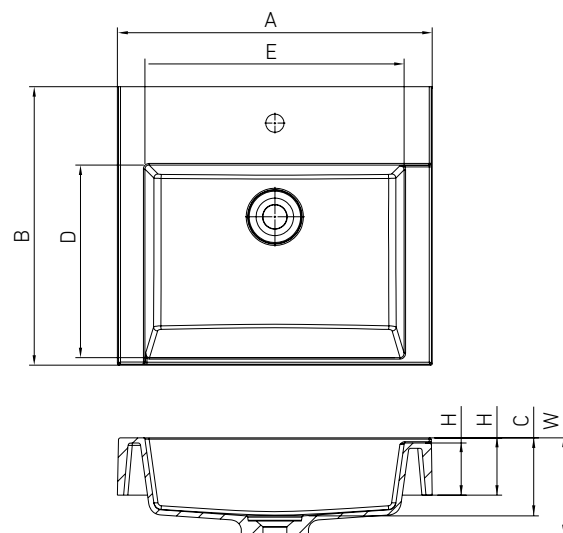

A	B	C	D	E	H	W
605	535	150	370	498	100/110	186