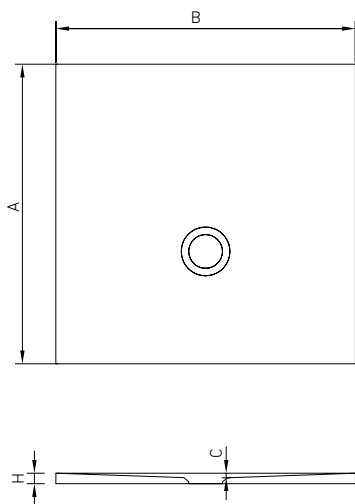

A	B	C	H
800	800	14	28
900	900	14	28