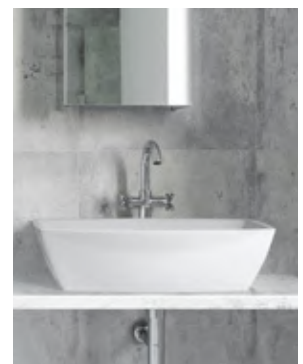

VAYER® GEMINI

NEW

Individuality with character

The VAYER® GEMINI series is a proposal for customers who value an extraordinary and expressive style in interior design. Complementary bathroom collection VAYER® GEMINI includes a freestanding bathtub, column and countertop washbasin. The characteristic sharp lines make this collection very expressive and at the same time extremely elegant. The shapes of basins and bathtubs were placed on a delicately sketched narrow base. The original stylistics of this line will perfectly blend in with modern minimalist space decorations, giving each interior more character and stylish individuality.

146.073.057.1-7.0.3.0.0
Freestanding bathtub
1462 x 739