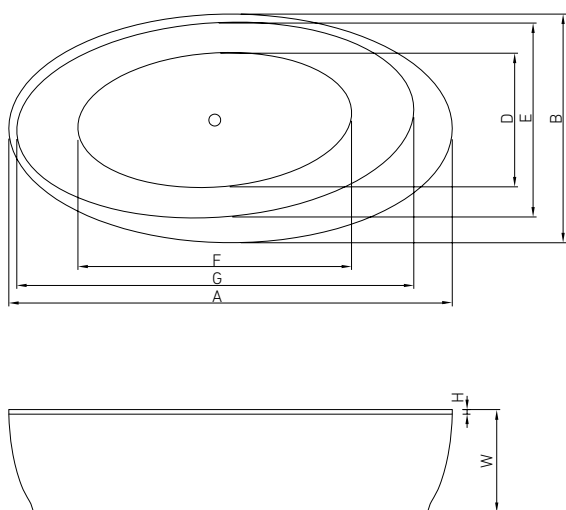

VAYER PURE
194.100.058.4-4.0.3.0 PG
Oval freestanding bathtub 1940 x 1000

A	B	D	E	F	G	H	W	[L]
1940	1000	600	850	1200	1740	30	600	285