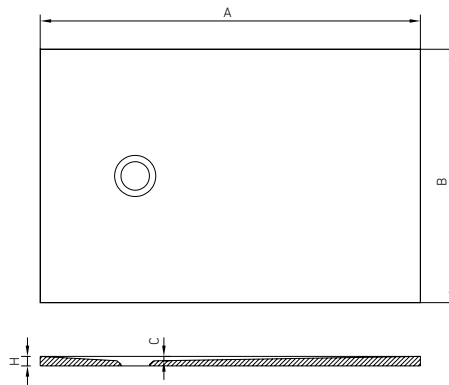

A	B	C	H
1200	800	14	28
1400	800	14	28
1600	800	14	28

VAYER TAURUS
080.080.001.2-6.0.0.0.0
Shower tray 800 x 800