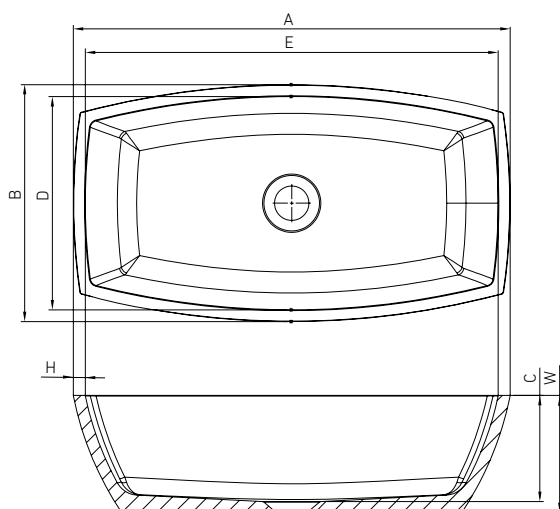

A	B	C	D	E	H	W
559	303	136	273	528	15	150

VAYER CARINA
170.085.045.1-4.0.3.0.1
Freestanding bathtub with internal overflow 1700 x 850