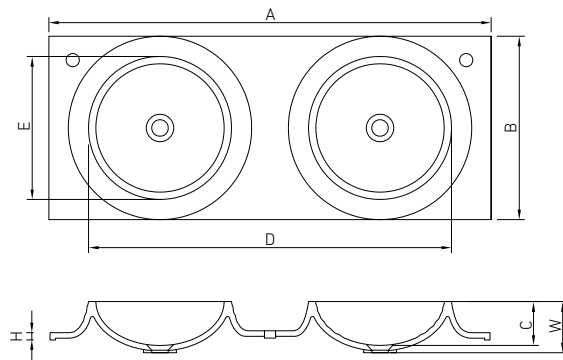

A	B	C	E	H	W
1206	500	120	390	20	140

VAYER PURE
060.043.088.3-4.0.3.0 PG
Freestanding washbasin 600 x 430 x 880