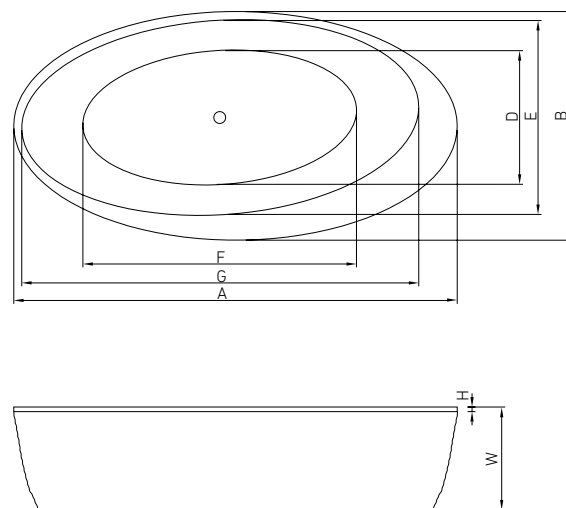

VAYER OVAL 194.100.058.4-4.0.3.0 PK

Oval freestanding bathtub with grooved panel 1940 x 1000

A	B	D	E	F	G	H	W	[L]
1940	1000	600	850	1200	1740	30	600	285