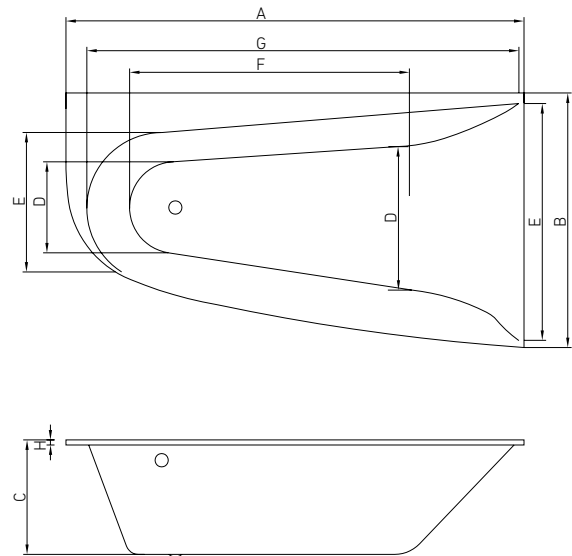

VAYER BOOMERANG

170.090.045.1-2.2.0.0

Asymmetrical bathtub 1800 x 1000 right

A	B	C	D	E	F	G	H	[L]
1800	1000	450	480/700	610/930	1200	1700	25	205