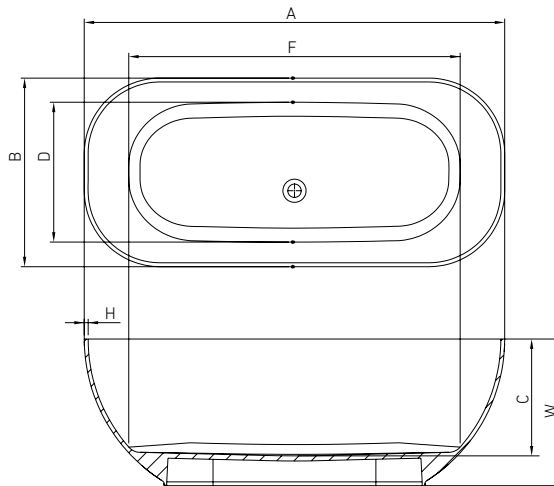

A	B	C	D	F	H	W	[L]
1644	743	454	543	1200	40	570	250

VAYER SERPENS
054.030.087.3-4.0.3.0.0
Freestanding washbasin 543 x 305 x 870