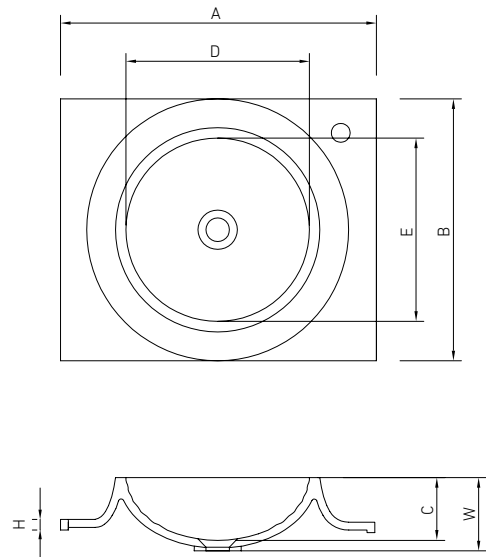

A	B	C	D	E	H	W
603	500	120	350	350	20	140