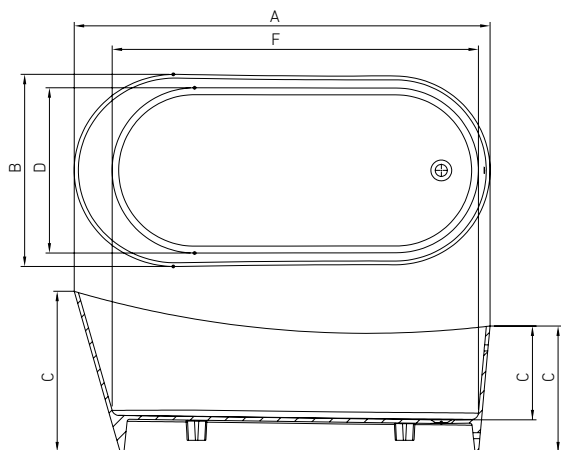

VAYER'CETUS
180.085.040.1-4.0.3.0.0
Freestanding bathtub without overflow 1800 x 850

A	B	C	D	E	[L]
1800	832	695/545/406	713	1586	300

VAYER'NOVA
180.094.047.1-4.0.3.0.0
Freestanding bathtub without overflow 1800 x 940