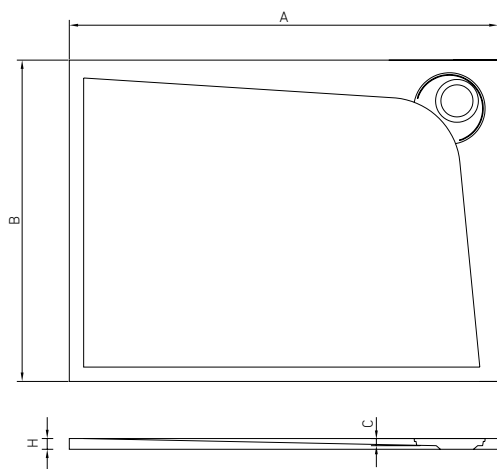

VAYER BOOMERANG
120.090.002.2-1.1.0.0
Rectangular shower tray 1200 x 900 left

A	B	C	H
1100	800	20	30
1200	900	20	30
1400	900	20	30

VAYER VOLANS
151.072.040.1-4.0.3.0.1
Freestanding bathtub 1510 x 720