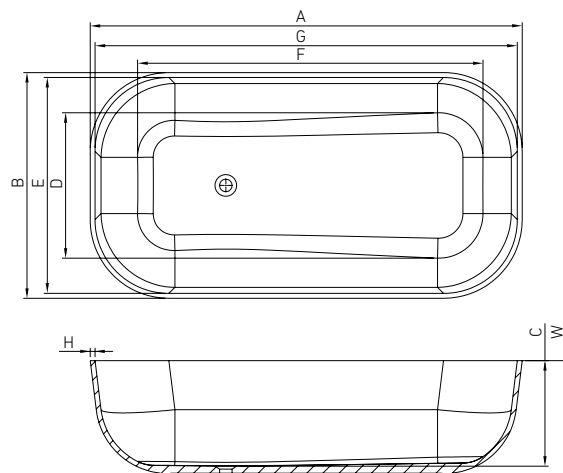

A	B	C	D	E	F	G	H	W	[L]
1800	940	454	650	900	1400	1760	20	474	300

VAYER'RETRO
169.082.049.1-4.0.3.0.0
Freestanding bathtub without overflow 1690 x 820